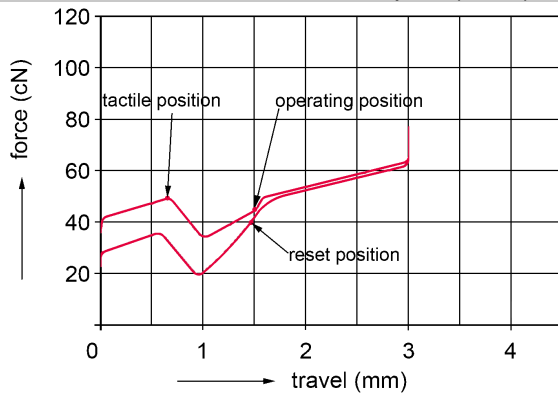

• Operation characteristics: ML Pressure point(50cN)

- Inscription technology: Laser
- Inscription layout: Standard
- Number of Keys: Product dependant, see table "Models"

Packaging Unit:

- Number of products in the master package: 10
- Number of master packages per pallet: 33

Warranty:

2 years

Errors, technical changes and delivery possibilities excepted.
Technical information refers only to the specifications of the products. Features may differ from the information provided.